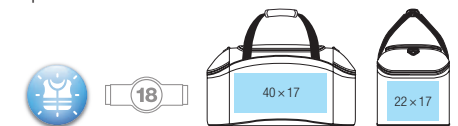

BG572 Teamwear Holdall

600D/420D Polyester Combination • Large main compartment • Enhanced visibility reflective piping
Zippered end pockets • Internal baseboard • Protective base feet • Detachable adjustable shoulder strap with pad
Padded hand grip • Dimensions: 64 x 35 x 31 cm • Capacity: 54 litres