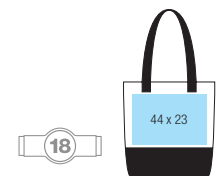

BG683 Westcove Canvas Tote

100% Brushed Cotton Canvas - 407gsm (12oz/yd²) • Zippered main compartment • Webbing carry handles
Handle length: 70 cm • Dimensions: 35 x 43 x 19 cm • Capacity: 22 litres