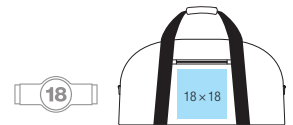

BG22 Classic Holdall

600D Polyester • Zippered pouch pocket • Internal baseboard • Protective base feet • Detachable adjustable shoulder strap with pad
Padded hand grip • Dimensions: 60 x 31 x 27 cm • Capacity: 48 litres