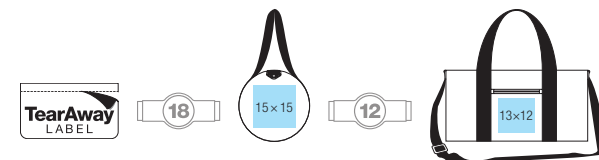

BG173 Camo Barrel Bag

600D Polyester • TearAway label for ease of rebranding • Zippered pouch pocket
Detachable adjustable shoulder strap • Webbing carry handles
Dimensions: 50 x 25 x 25 cm • Capacity: 20 litres

BG140 Original Barrel Bag

600D Polyester • TearAway label for ease of rebranding • Zippered pouch pocket
Detachable adjustable shoulder strap • Webbing carry handles
Dimensions: 50 x 25 x 25 cm • Capacity: 20 litres