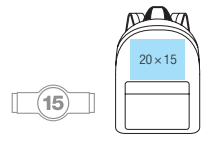

Favourites

BG125 Original Fashion Backpack

600D Polyester • Zippered front pocket • Padded back panel • Padded adjustable shoulder straps
Grab handle • Dimensions: 31 x 42 x 21 cm • Capacity: 18 litres