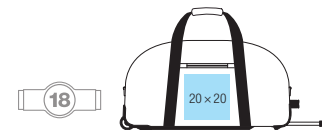

### BG23 Classic Wheelie Holdall

600D Polyester • Retractable twin tube locking tow handle • Durable integrated skate wheels • Compression straps  
 Zippered pouch pocket • Detachable adjustable shoulder strap with pad • Padded hand grip • Grab handle  
 Dimensions: 75 x 38 x 35 cm • Capacity: 105 litres