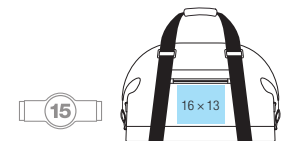

BG650 Vintage Canvas Weekender

475gsm Washed Cotton Canvas • Zippered external pouch pocket • Internal baseboard • Protective base feet
Extra long main compartment zip for easy access • Detachable adjustable shoulder strap with pad • Padded hand grip
Dimensions: 51 x 33 x 24 cm • Capacity: 30 litres