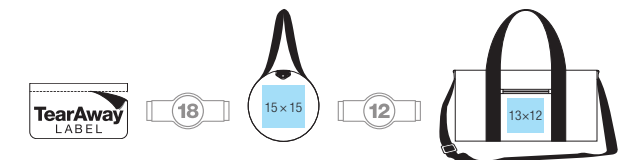

## BG173 Camo Barrel Bag

600D Polyester • TearAway label for ease of rebranding • Zippered pouch pocket  
 Detachable adjustable shoulder strap • Webbing carry handles  
 Dimensions: 50 x 25 x 25 cm • Capacity: 20 litres

## BG140 Original Barrel Bag

600D Polyester • TearAway label for ease of rebranding • Zippered pouch pocket  
 Detachable adjustable shoulder strap • Webbing carry handles  
 Dimensions: 50 x 25 x 25 cm • Capacity: 20 litres