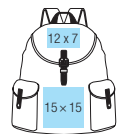

BG613 Vintage Laptop Backpack

600D Polyester • TearAway label for ease of rebranding • EasyPocket™ for ease of decoration • Laptop compatible up to 17"
Padded laptop compartment • Authentic PU and metal accents • Padded back panel • Draw cord closure • Magnetic closures
Padded adjustable shoulder straps • Grab handle • Dimensions: 30 x 46 x 17 cm • Capacity: 18 litres

15

12

BG612 Vintage Backpack

600D Polyester • TearAway label for ease of rebranding • Authentic PU and metal accents
Draw cord closure • Magnetic closures • Adjustable shoulder straps • Grab handle
Dimensions: 34 x 37 x 15 cm • Capacity: 12 litres

12

15