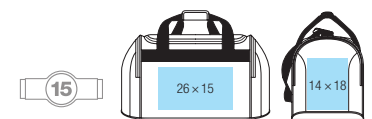

BG200 Freestyle Holdall

600D Polyester • Zippered end pockets • Detachable adjustable shoulder strap with pad • Padded hand grip
Dimensions: 54 x 28 x 25 cm • Capacity: 26 litres