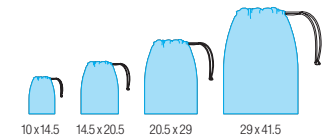

### BG901 Sublimation Shopper

300D Polyester • HD sublimation image surface • Can be decorated front and rear  
 Handle length: 67 cm • Dimensions: 38 x 42 cm • Capacity: 10 litres

	XS - A6	S - A5	M - A4	L - A3
Dimensions	10 x 14.5 cm	14.5 x 20.5 cm	20.5 x 29 cm	29 x 41.5 cm
Capacity	0.25 litres	1 litre	2.5 litres	5 litres